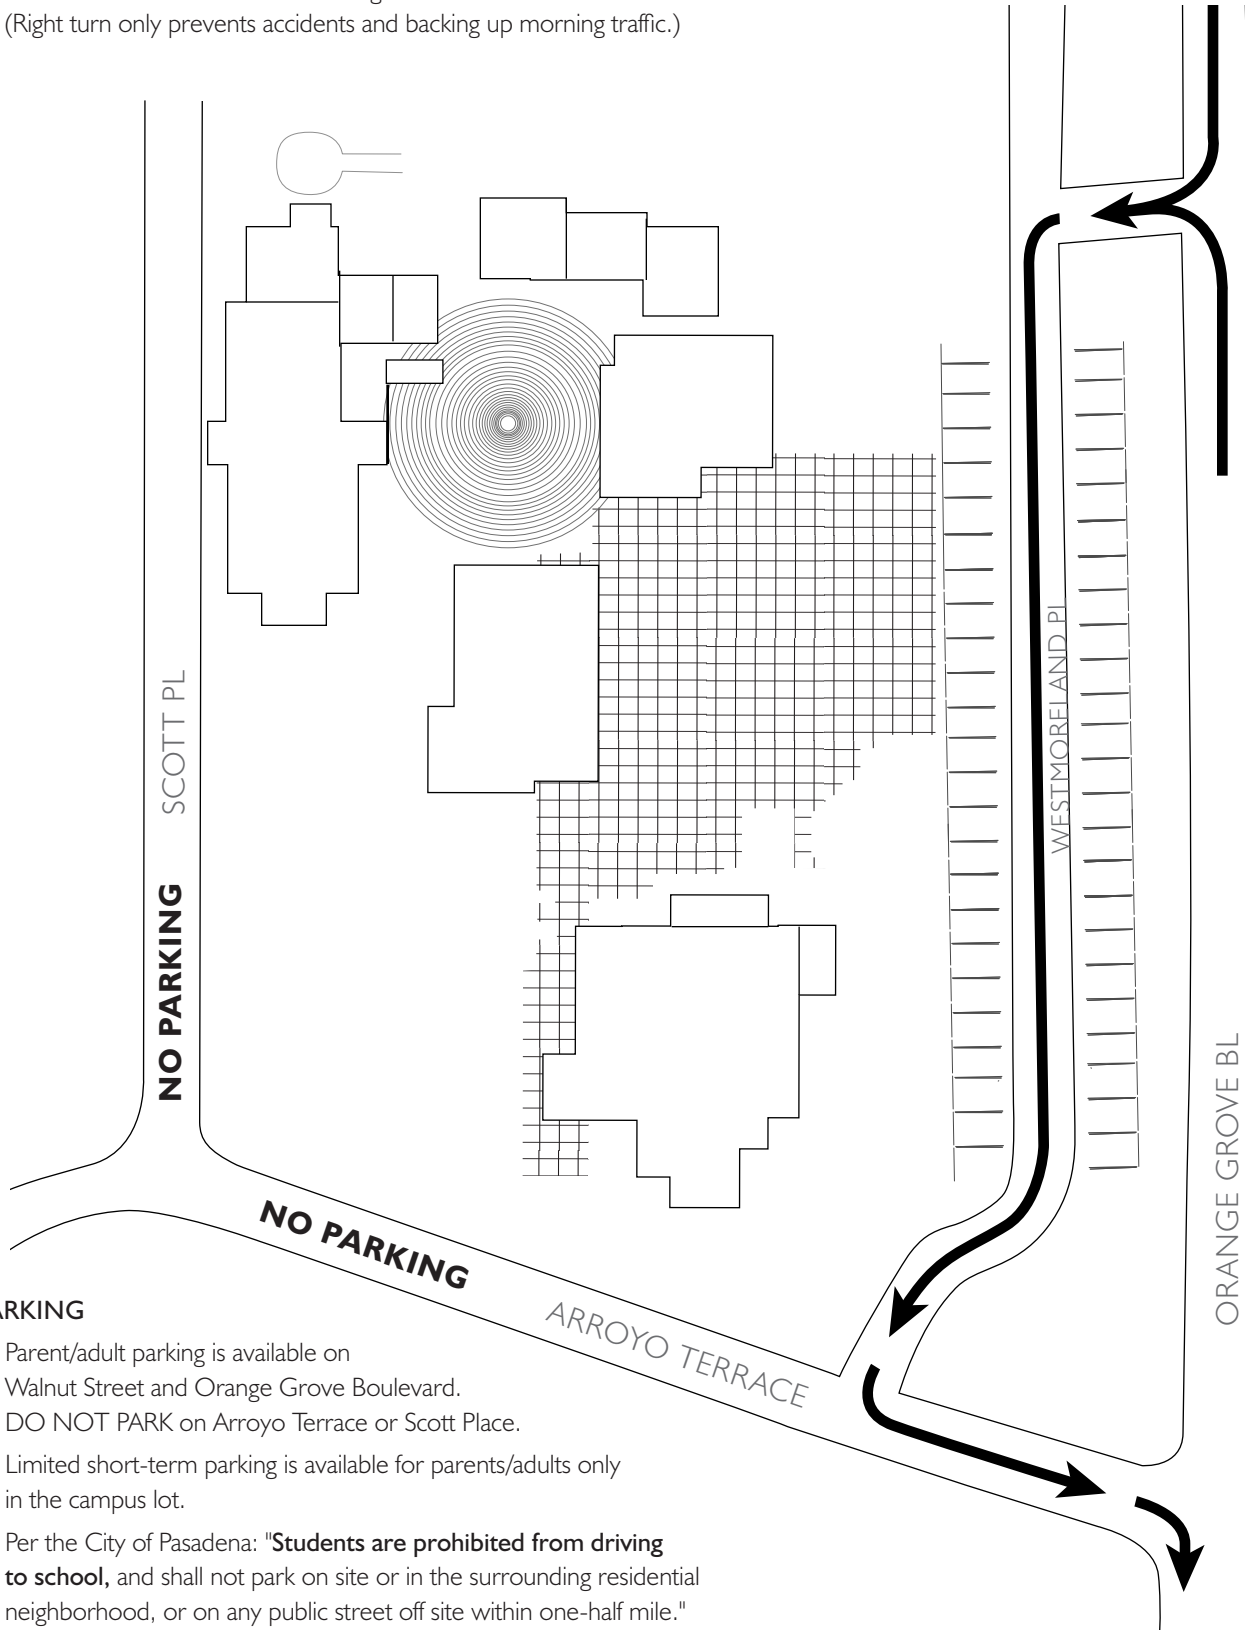

HIGH SCHOOL PARKING LOT PROTOCOL

DROP-OFF

- From North Orange Grove Bl., turn into entrance.
- Turn LEFT on Westmoreland Place. Drive south and drop off student.
- Turn LEFT ONLY on Arroyo Terrace. (Left turn only prevents driving through neighborhood, which is not allowed.)
- Turn RIGHT ONLY on North Orange Grove Bl. (Right turn only prevents accidents and backing up morning traffic.)

PARKING

- Parent/adult parking is available on Walnut Street and Orange Grove Boulevard. DO NOT PARK on Arroyo Terrace or Scott Place.
- Limited short-term parking is available for parents/adults only in the campus lot.
- Per the City of Pasadena: "**Students are prohibited from driving to school**, and shall not park on site or in the surrounding residential neighborhood, or on any public street off site within one-half mile."